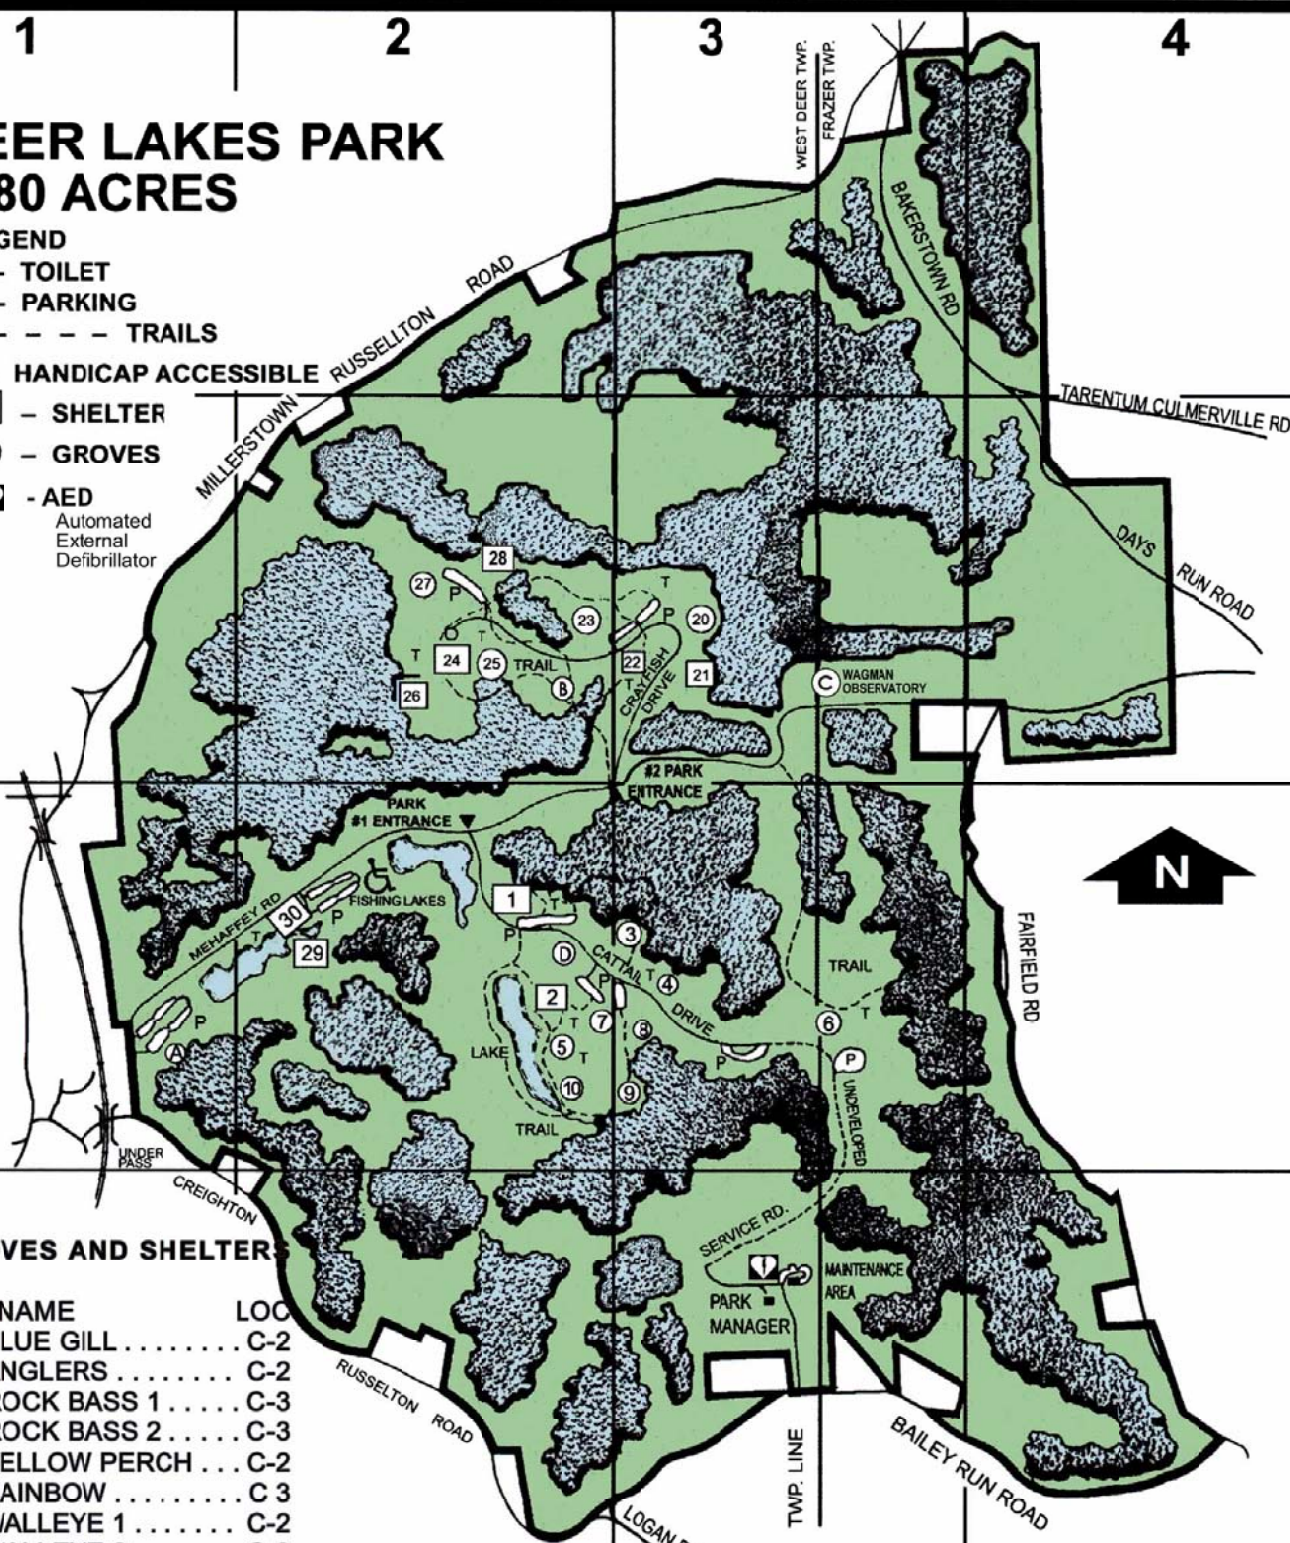

# DEER LAKES PARK

## 1180 ACRES

### LEGEND

- T - TOILET
- P - PARKING
- - - - TRAILS
- HANDICAP ACCESSIBLE
- SHELTER
- GROVES
- AED  
Automated External Defibrillator

PARK YOUR LITTER • DON'T LITTER YOUR PARK